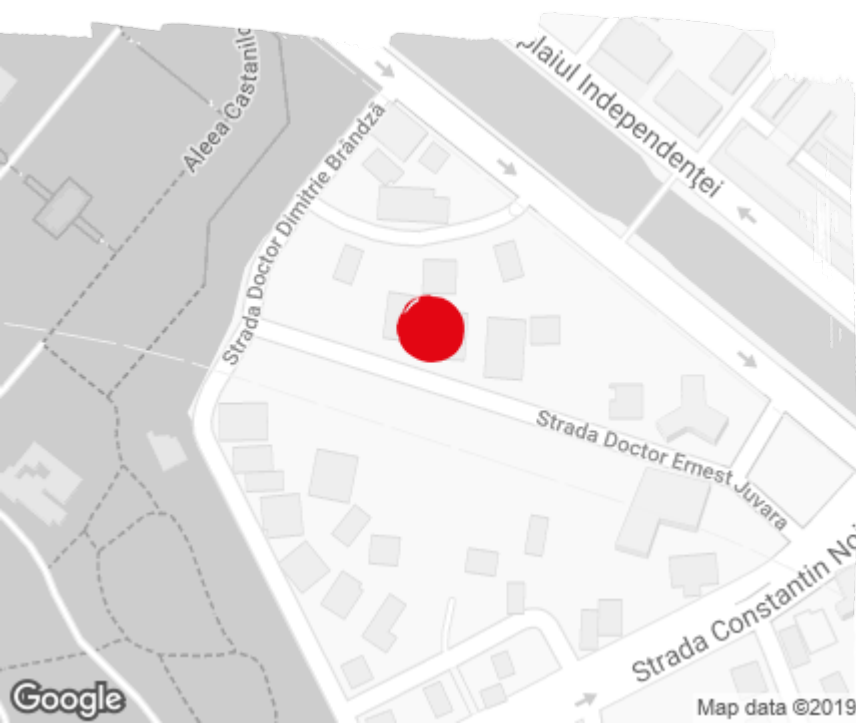

Location

Available space

Building completely leased